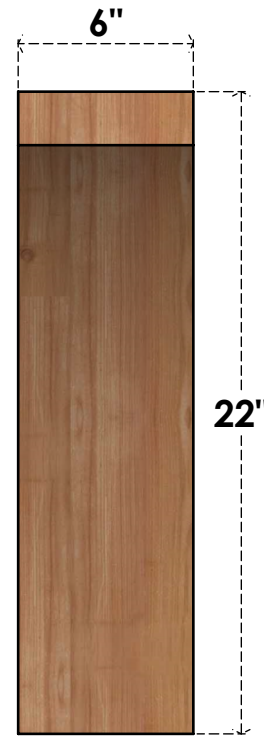

# BRC06X18X22THR00RWR

6"W X 18"D X 22"H THORTON ROUGH SAWN BRACE, WESTERN RED CEDAR

**SIDE**

**FRONT**

EKENA MILLWORK  
 2300 WEST MAIN ST.  
 CLARKSVILLE, TX 75426  
 TOLL FREE: 866-607-0453  
 WWW.EKENAMILLWORK.COM