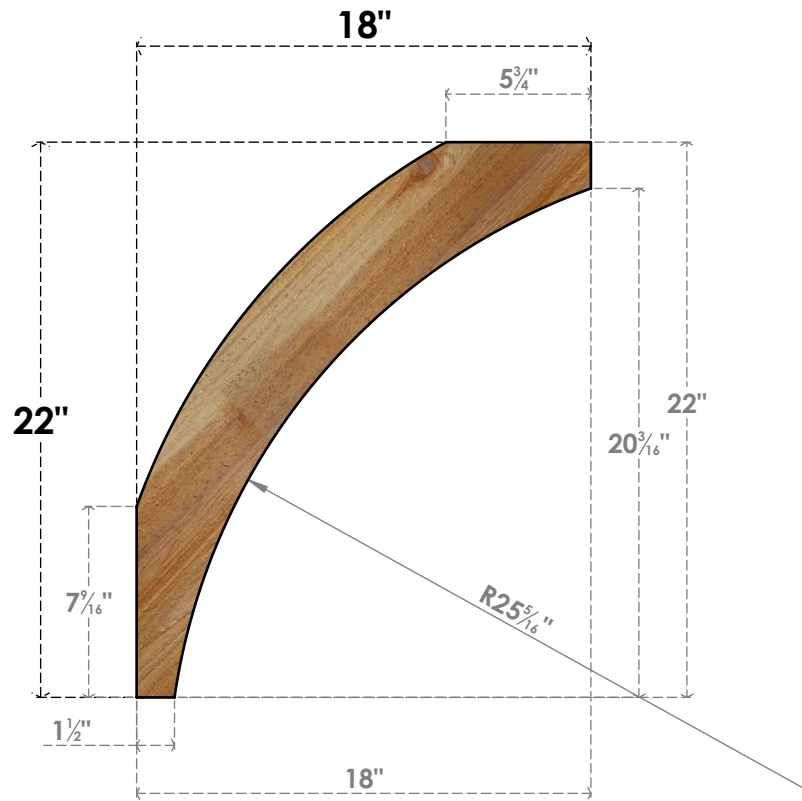

# BRC06X18X22THR00RWR

6"W X 18"D X 22"H THORTON ROUGH SAWN BRACE, WESTERN RED CEDAR

**SIDE**

**FRONT**

EKENA MILLWORK  
 2300 WEST MAIN ST.  
 CLARKSVILLE, TX 75426  
 TOLL FREE: 866-607-0453  
 WWW.EKENAMILLWORK.COM